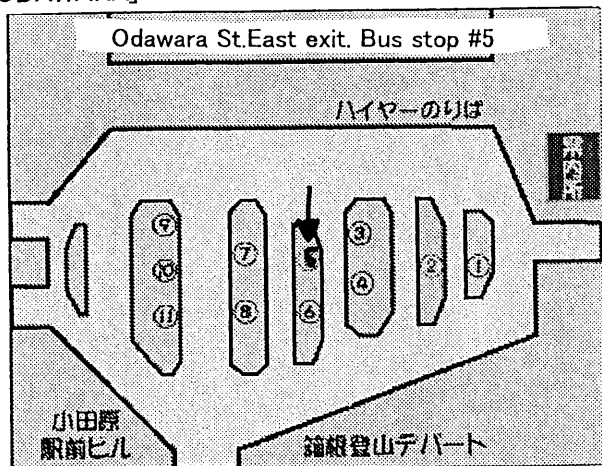

TIME TABLE FOR IZU-HAKONE BUS TO/FROM HAKONE

To: Hakone

Dept. Odawara	Dept. Yumoto	Arr. Hakone-En
7:45	8:00	8:50
8:10	8:25	9:30
8:35	8:50	9:55
8:50	9:05	10:10
9:10	9:25	10:30
9:35	9:50	10:55
9:50	10:05	11:10
10:10	10:25	11:30
10:50	11:05	12:10
11:10	11:25	12:30
11:50	12:05	13:10
12:10	12:25	13:30
12:40	12:55	14:00
13:10	13:25	14:30
13:40	13:55	15:00
14:10	14:25	15:30
14:35	14:50	15:55
14:50	15:05	16:10
15:10	15:25	16:30
15:50	16:05	17:10
16:10	16:25	17:30
17:00	17:15	18:05
19:00	19:15	20:05

Location of Bus Stop

[ODAWARA]

[YUMOTO]